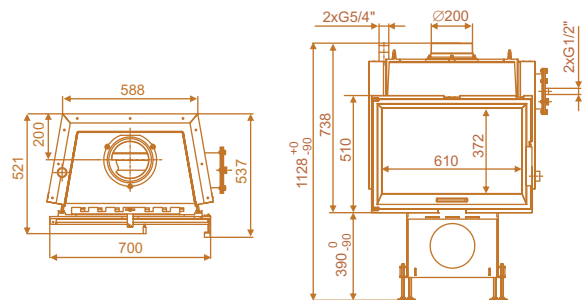

Hot-water fireplace for economy and beauty of your home

- modern design
- small measures
- glass flushing regulation
- integrated coolant loop

B 700 AQUA

Power output	15 kW
Power output of the hot-water changer	9,5 kW
Efficiency	77%
Flue diameter	Ø 200 mm
Front dimensions	700 x 510
Weight	130 kg