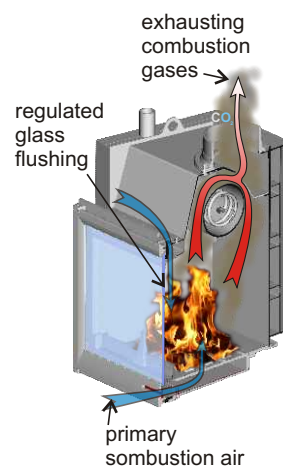

Hot-water fireplace for economy and beauty of your home

- modern design
- small measures
- glass flushing regulation
- integrated coolant loop

B 700 AQUA

Power output	15 kW
Power output of the hot-water changer	9,5 kW
Efficiency	77%
Flue diameter	Ø 200 mm
Front dimensions	700 x 510
Weight	130 kg